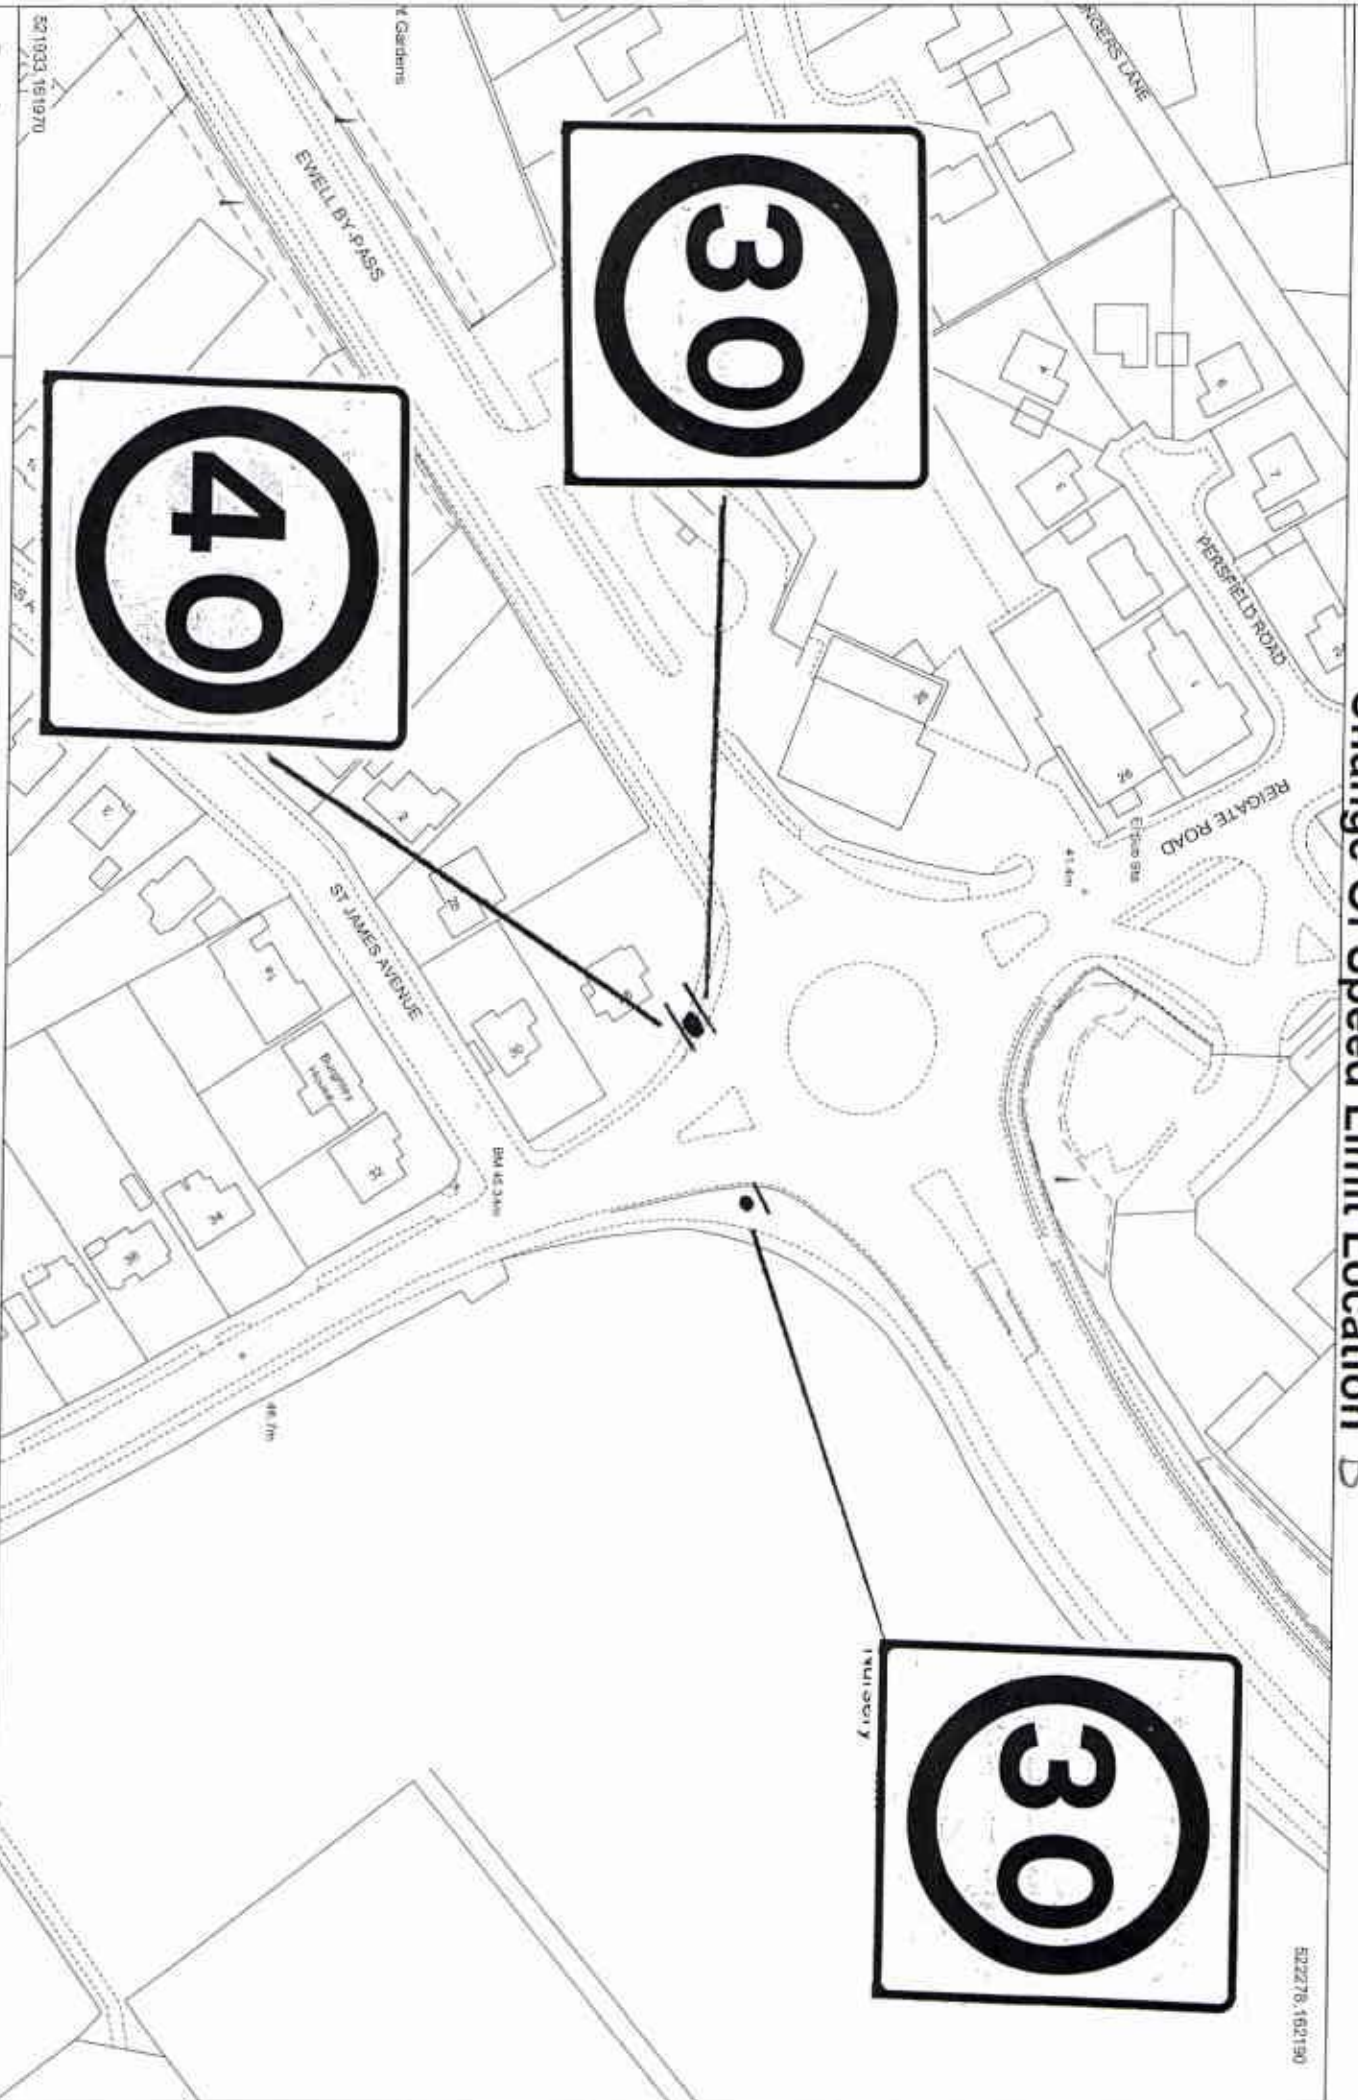

Change Of Speed Limit Location B

522276, 162190

521933, 161970

Scale 1:1250

© Crown Copyright Licence No. 10019013, Surrey County Council, 2008. Except A-Z mapping © Copyright of the Publishers Geographers' A-Z Map Company Ltd